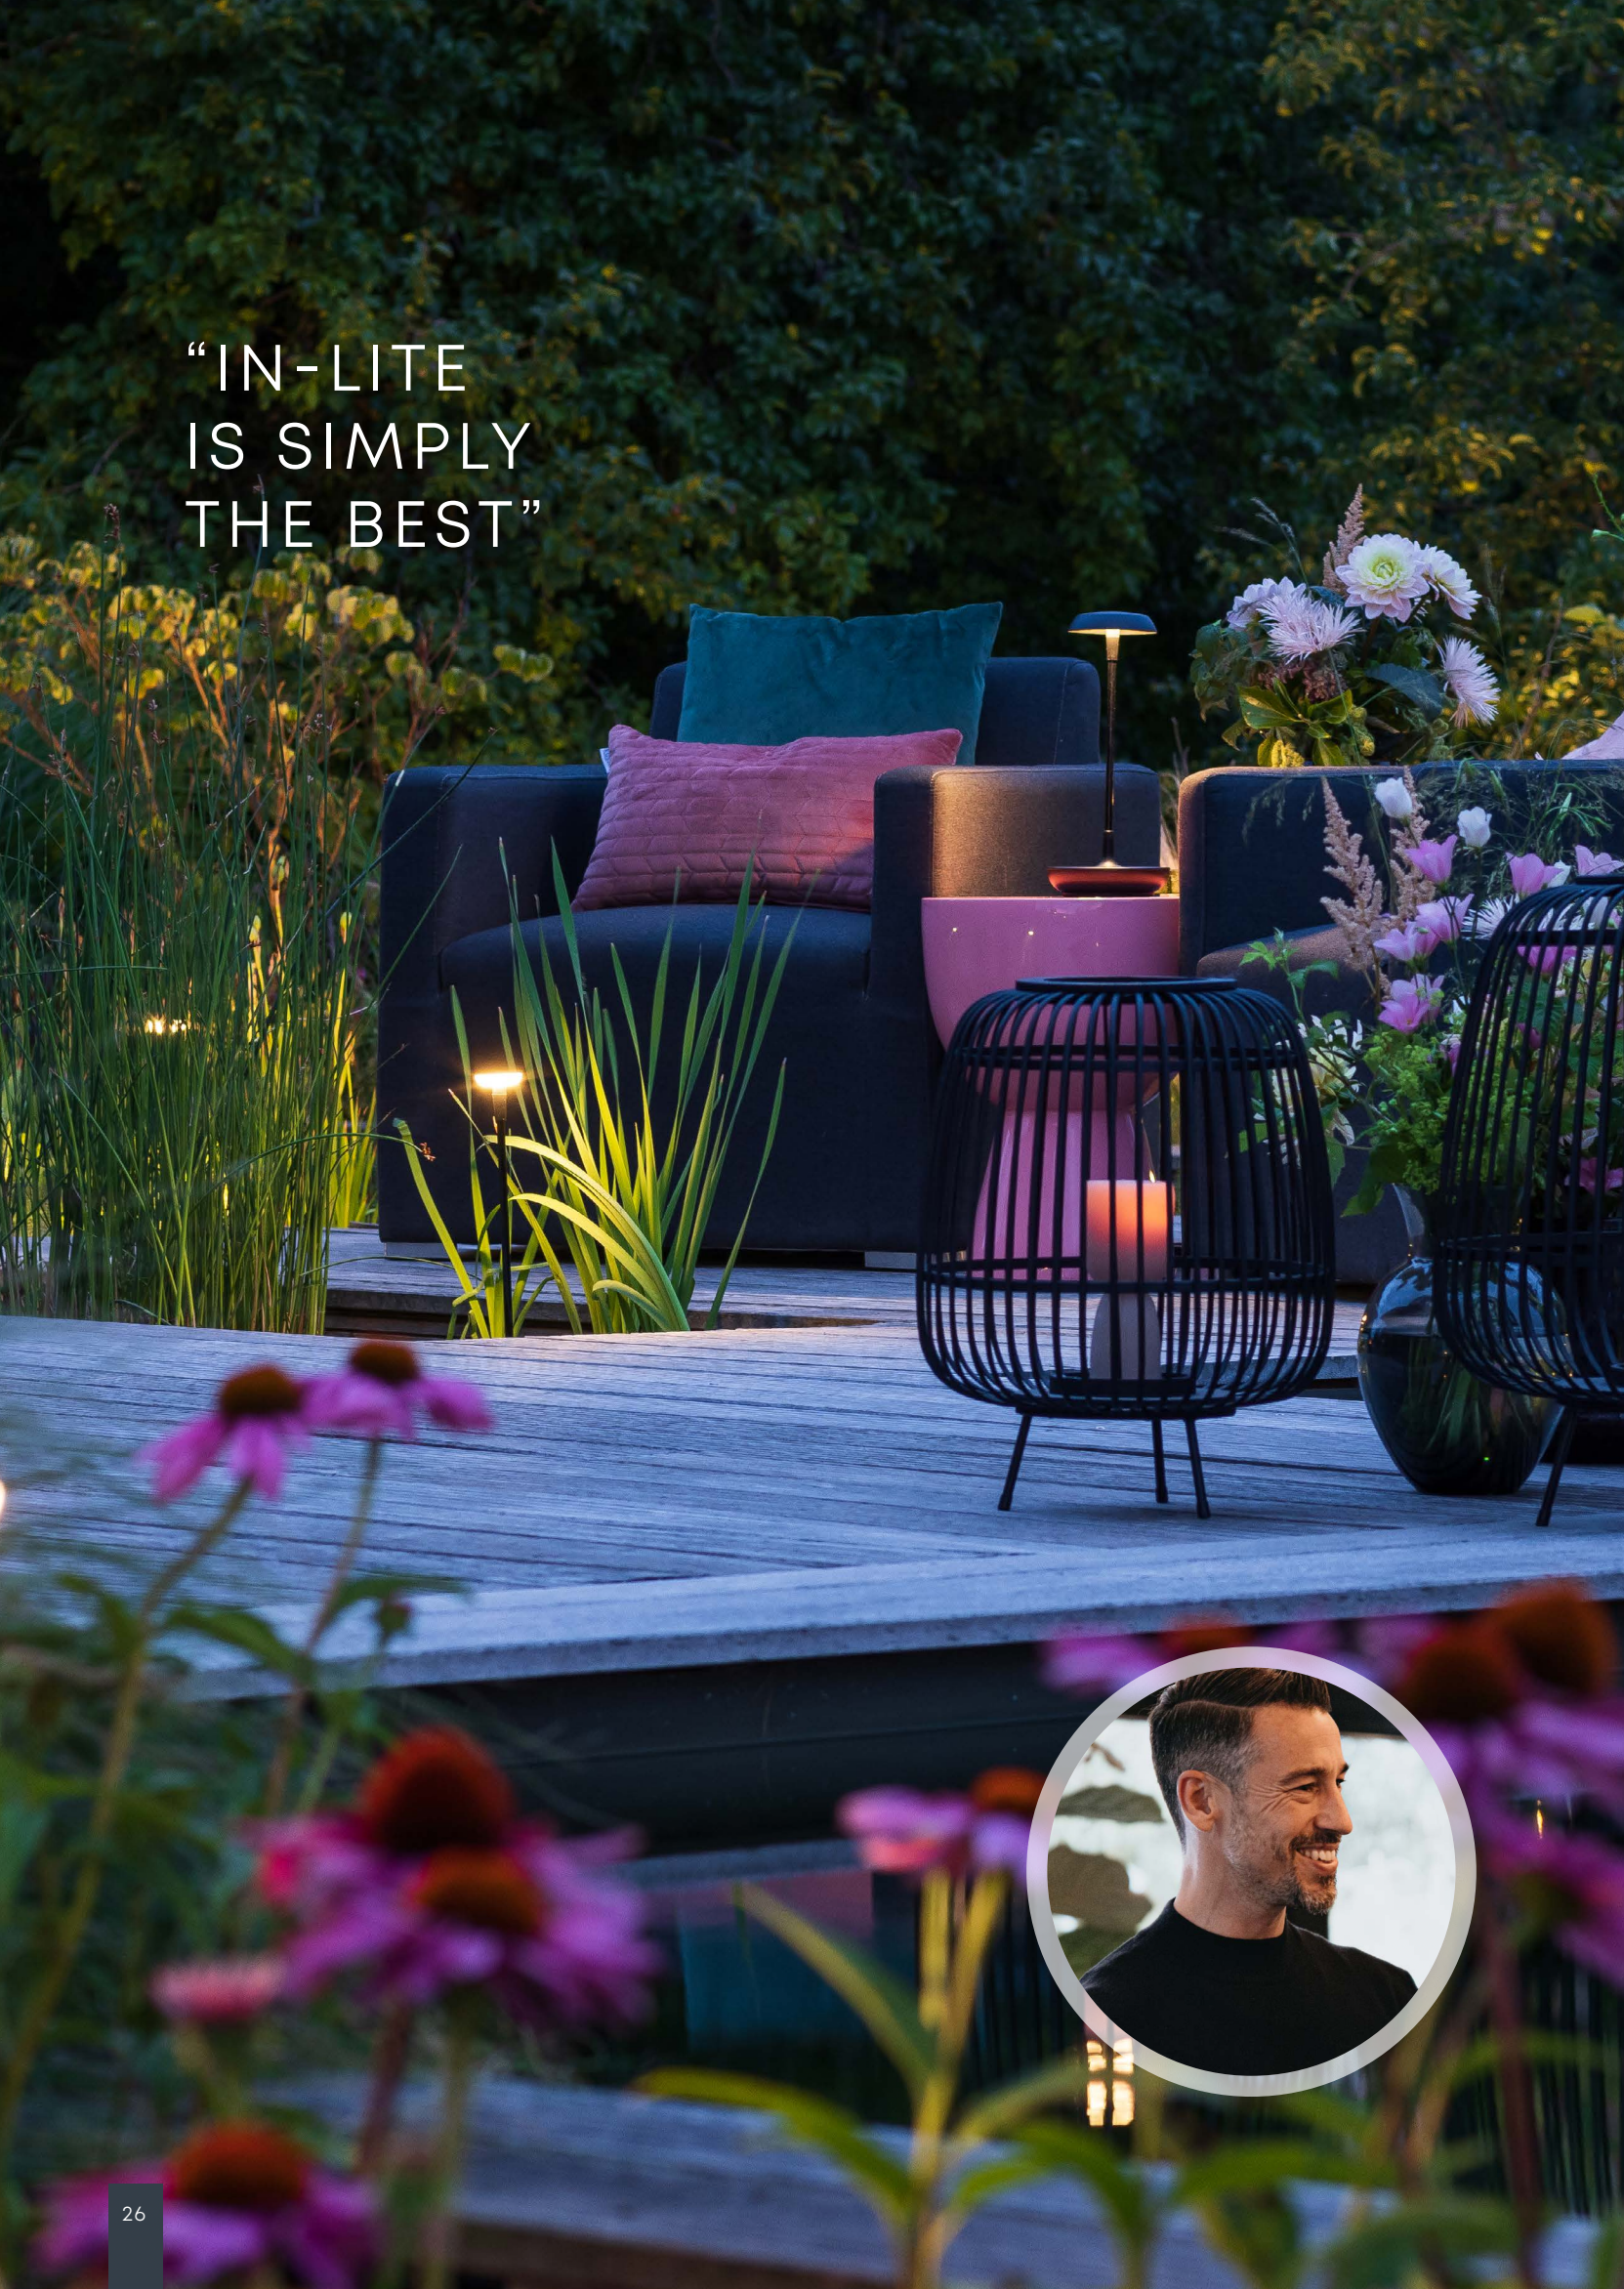

“IN-LITE
IS SIMPLY
THE BEST”

**SWAY
PENDANT**

FAVOR

DAVIT ARICAN

PERFECT IN BALANS

De Duitse hovenier Davit Arican heeft al veel droomtuinen verwezenlijkt. Hij verwerkt graag veel groen in zijn tuinen en kijkt goed waar verschillende elementen, zoals terrassen en vijvers, het best tot zijn recht komen. "Het belangrijkste is dat de klant zich veilig en thuis voelt in zijn buitenruimte." Verlichting draagt hier zeker aan bij vindt Davit.

Davit Arican heeft in de afgelopen jaren al veel tuinen voorzien van in-lite verlichting. En dat is niet zonder reden. "in-lite maakt het installeren van verlichting leuk! Het systeem is plug & play, mijn hele team kan het zelf aanleggen. Plus: je kunt op een later moment eenvoudig nog extra verlichting toevoegen in de tuin. Erg handig!"